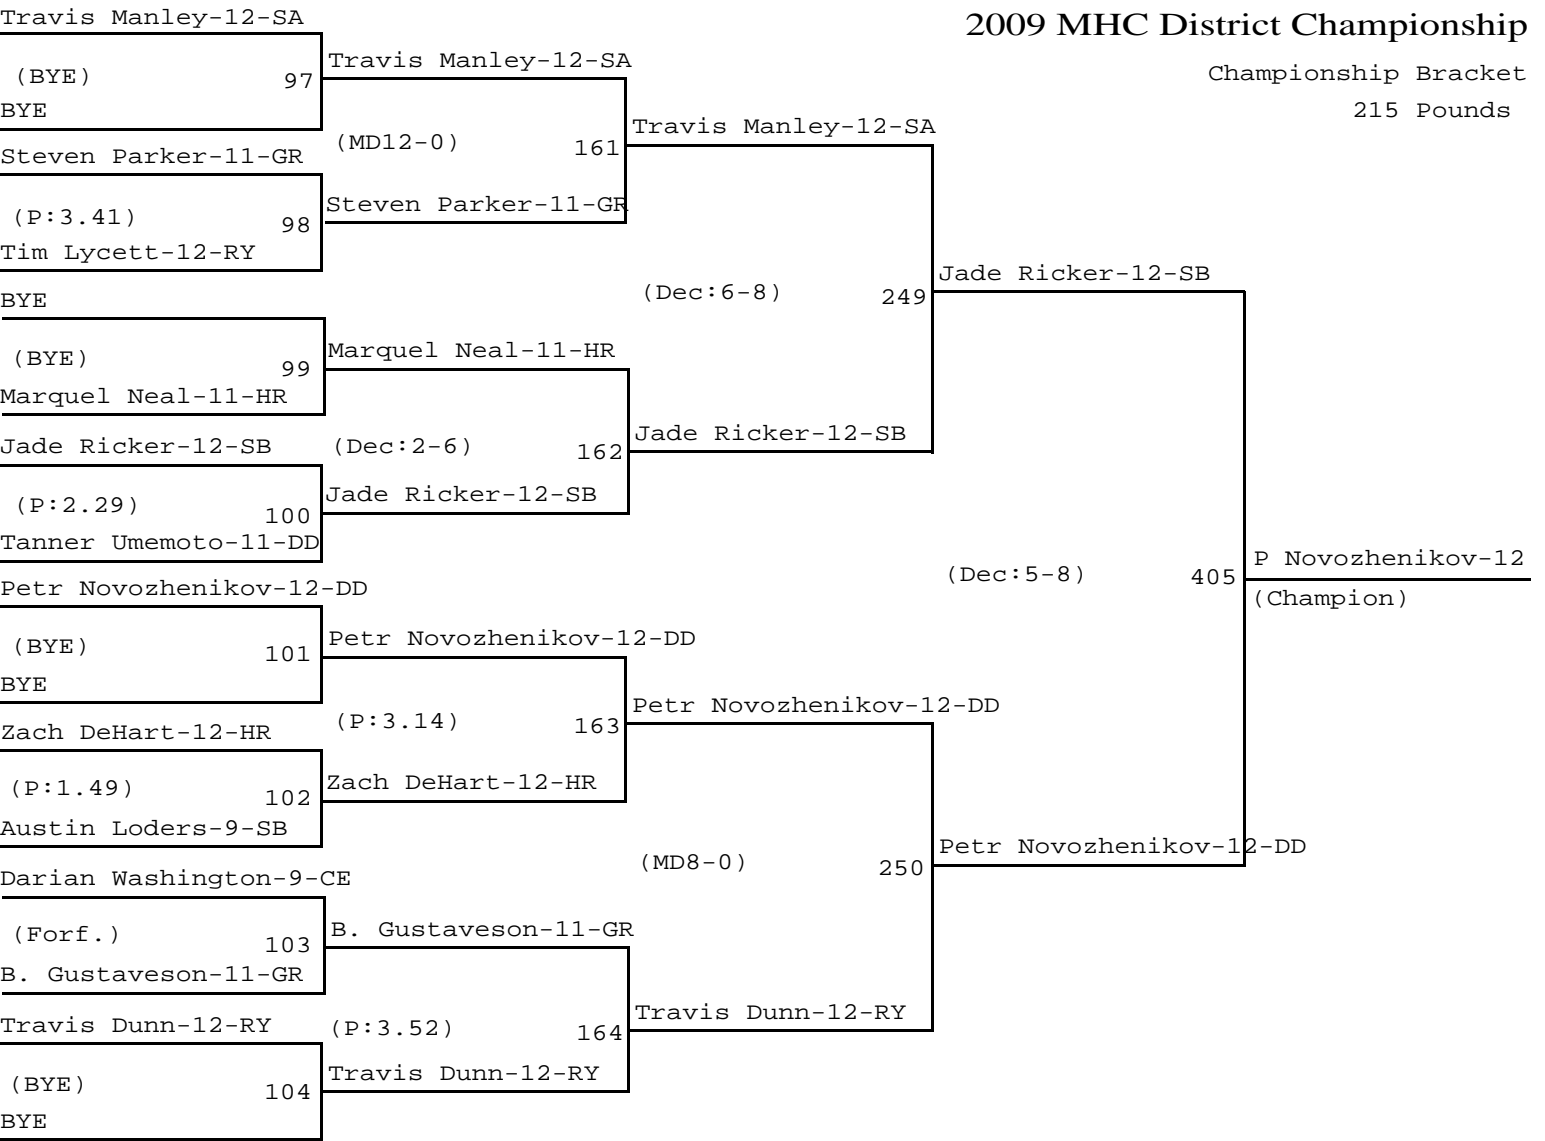

# 2009 MHC District Championship

Championship Bracket

215 Pounds

Consolation Bracket

215 Pounds