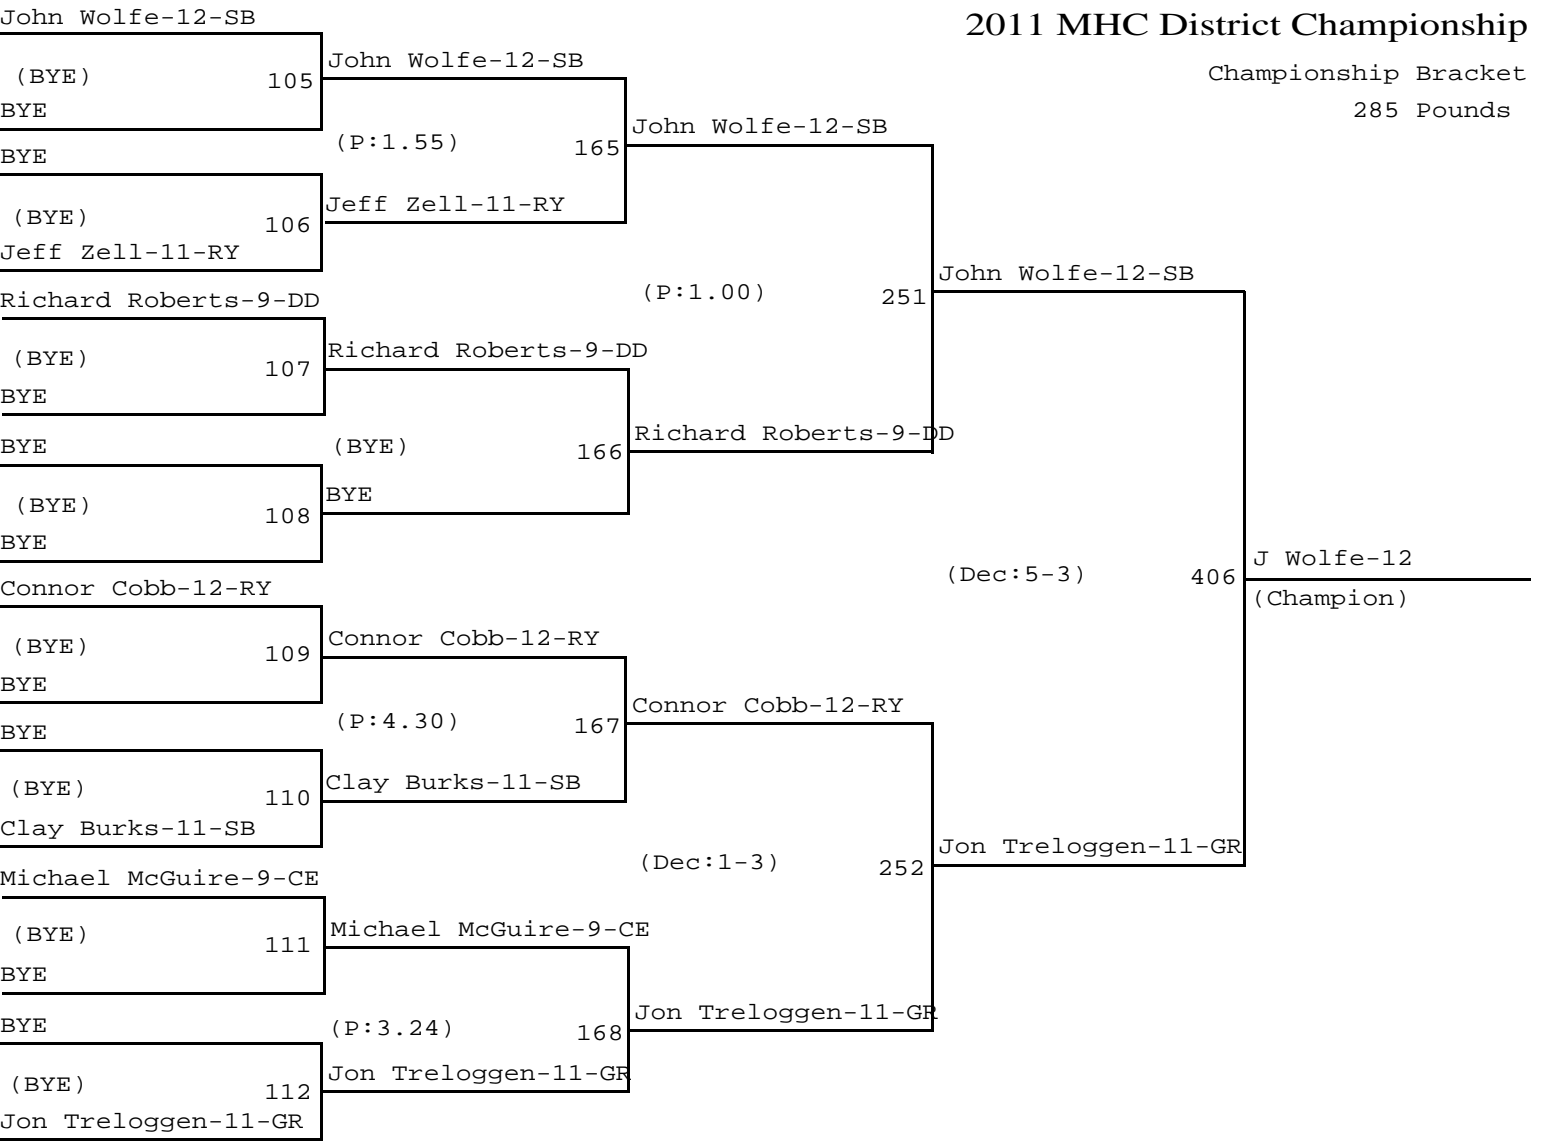

2011 MHC District Championship

Championship Bracket

285 Pounds

Consolation Bracket

285 Pounds